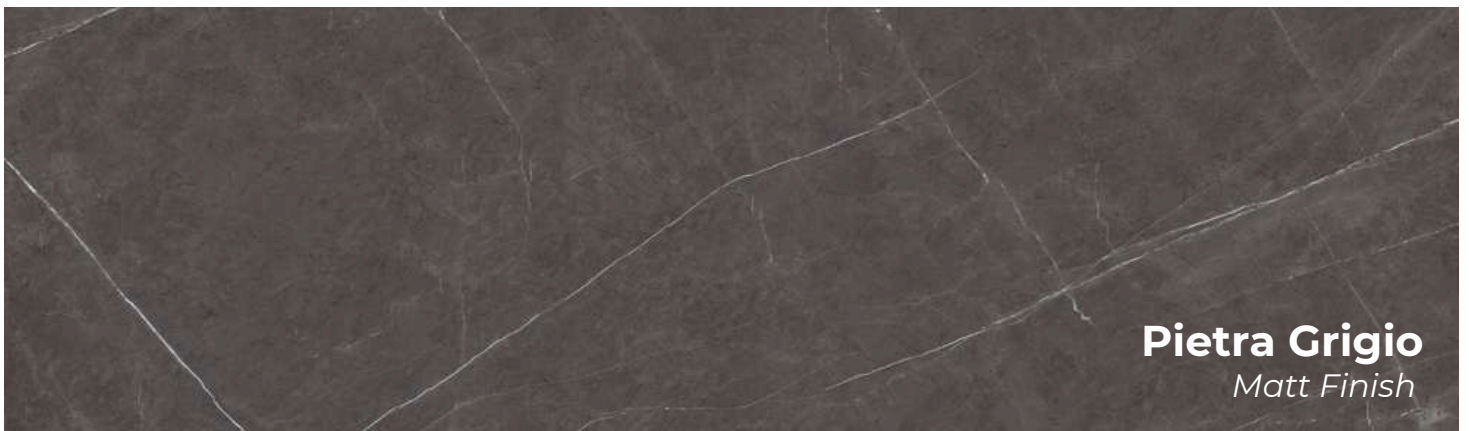

Quartz

All colours available in 20 and 30mm thickness in polished finish unless stated

Porcelain

All colour available in 12 and 20mm thickness

Porcelain

All colour available in 12 and 20mm thickness

Porcelain

All colour available in 12 and 20mm thickness

Porcelain

All colour available in 12 and 20mm thickness

Porcelain

Macabus

Taj

Viola

All colour available in 12 and 20mm thickness