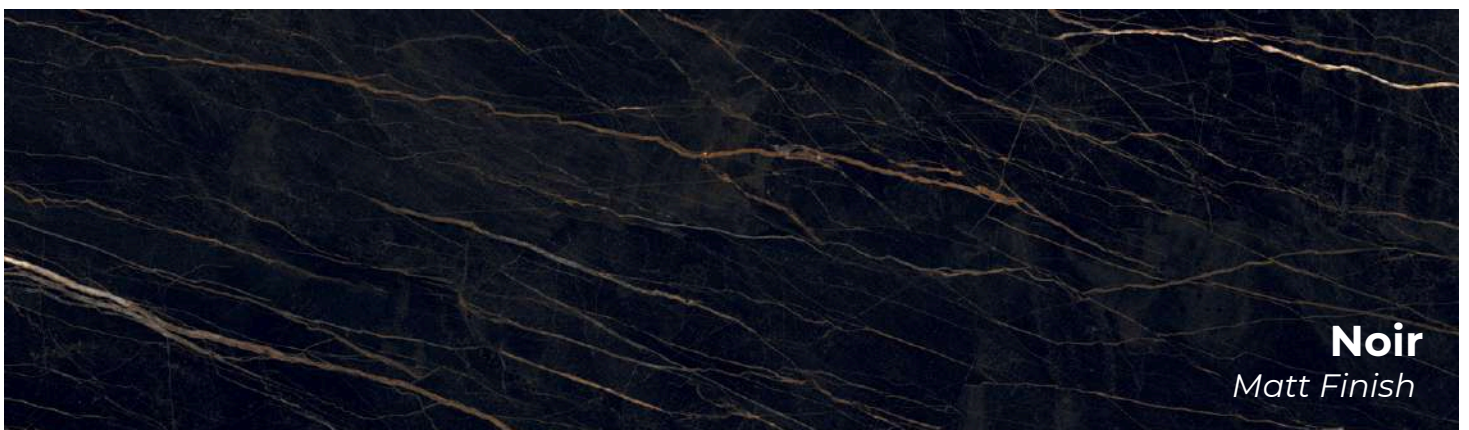

Quartz

All colours available in 20 and 30mm thickness in polished finish unless stated

Porcelain

All colour available in 12 and 20mm thickness

Porcelain

All colour available in 12 and 20mm thickness

Porcelain

All colour available in 12 and 20mm thickness

Porcelain

All colour available in 12 and 20mm thickness

Porcelain

Macabus

Taj

Viola

All colour available in 12 and 20mm thickness