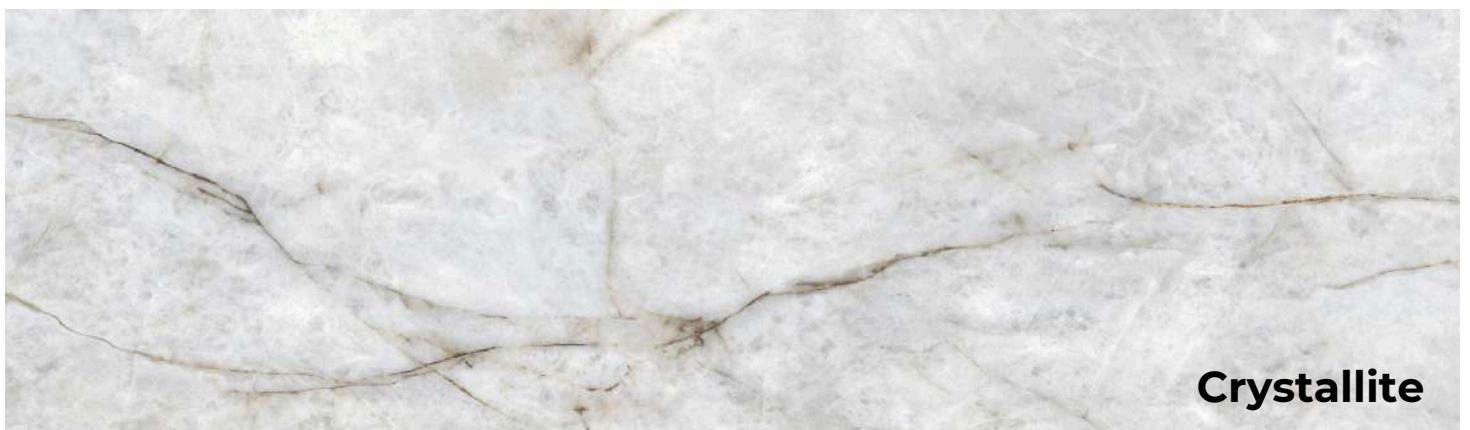

Quartz

All colours available in 20 and 30mm thickness in polished finish unless stated

Porcelain

All colour available in 12 and 20mm thickness

Porcelain

All colour available in 12 and 20mm thickness

Porcelain

All colour available in 12 and 20mm thickness

Porcelain

All colour available in 12 and 20mm thickness

Porcelain

Macabus

Taj

Viola

All colour available in 12 and 20mm thickness